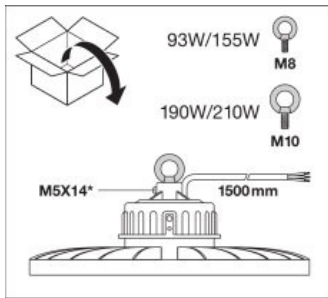

DISCLAIMER

Subject to change without notice. Errors and omission excepted. Always make sure to use the most recent release.