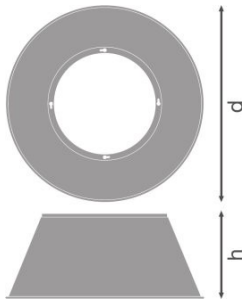

PRODUCT DATASHEET

HB ALU REFLECTOR 155 W - 210 W

HIGH BAY REFLECTOR GEN 3 | Reflectors for HIGH BAY GEN 3 luminaires

PRODUCT FEATURES

- High-quality aluminum reflector

TECHNICAL DATA

Light technical data

Beam angle	65 °
-------------------	------

Dimensions & weight

Diameter	500.0 mm
Height	235.0 mm
Product weight	635.00 g

Colors & materials

Body material	Aluminum
Product color	Silver

Additional product data

Mounting location	Luminaire
Product remark	Available from September 2020

LOGISTICAL DATA

Product code	Packaging unit (Pieces/Unit)	Dimensions (length x width x height)	Gross weight	Volume
4058075507050	Shipping carton box 2	547 mm x 267 mm x 554 mm	2135.00 g	80.91 dm ³

The mentioned product code describes the smallest quantity unit which can be ordered. One shipping unit can contain one or more single products. When placing an order, for the quantity please enter single or multiples of a shipping unit.